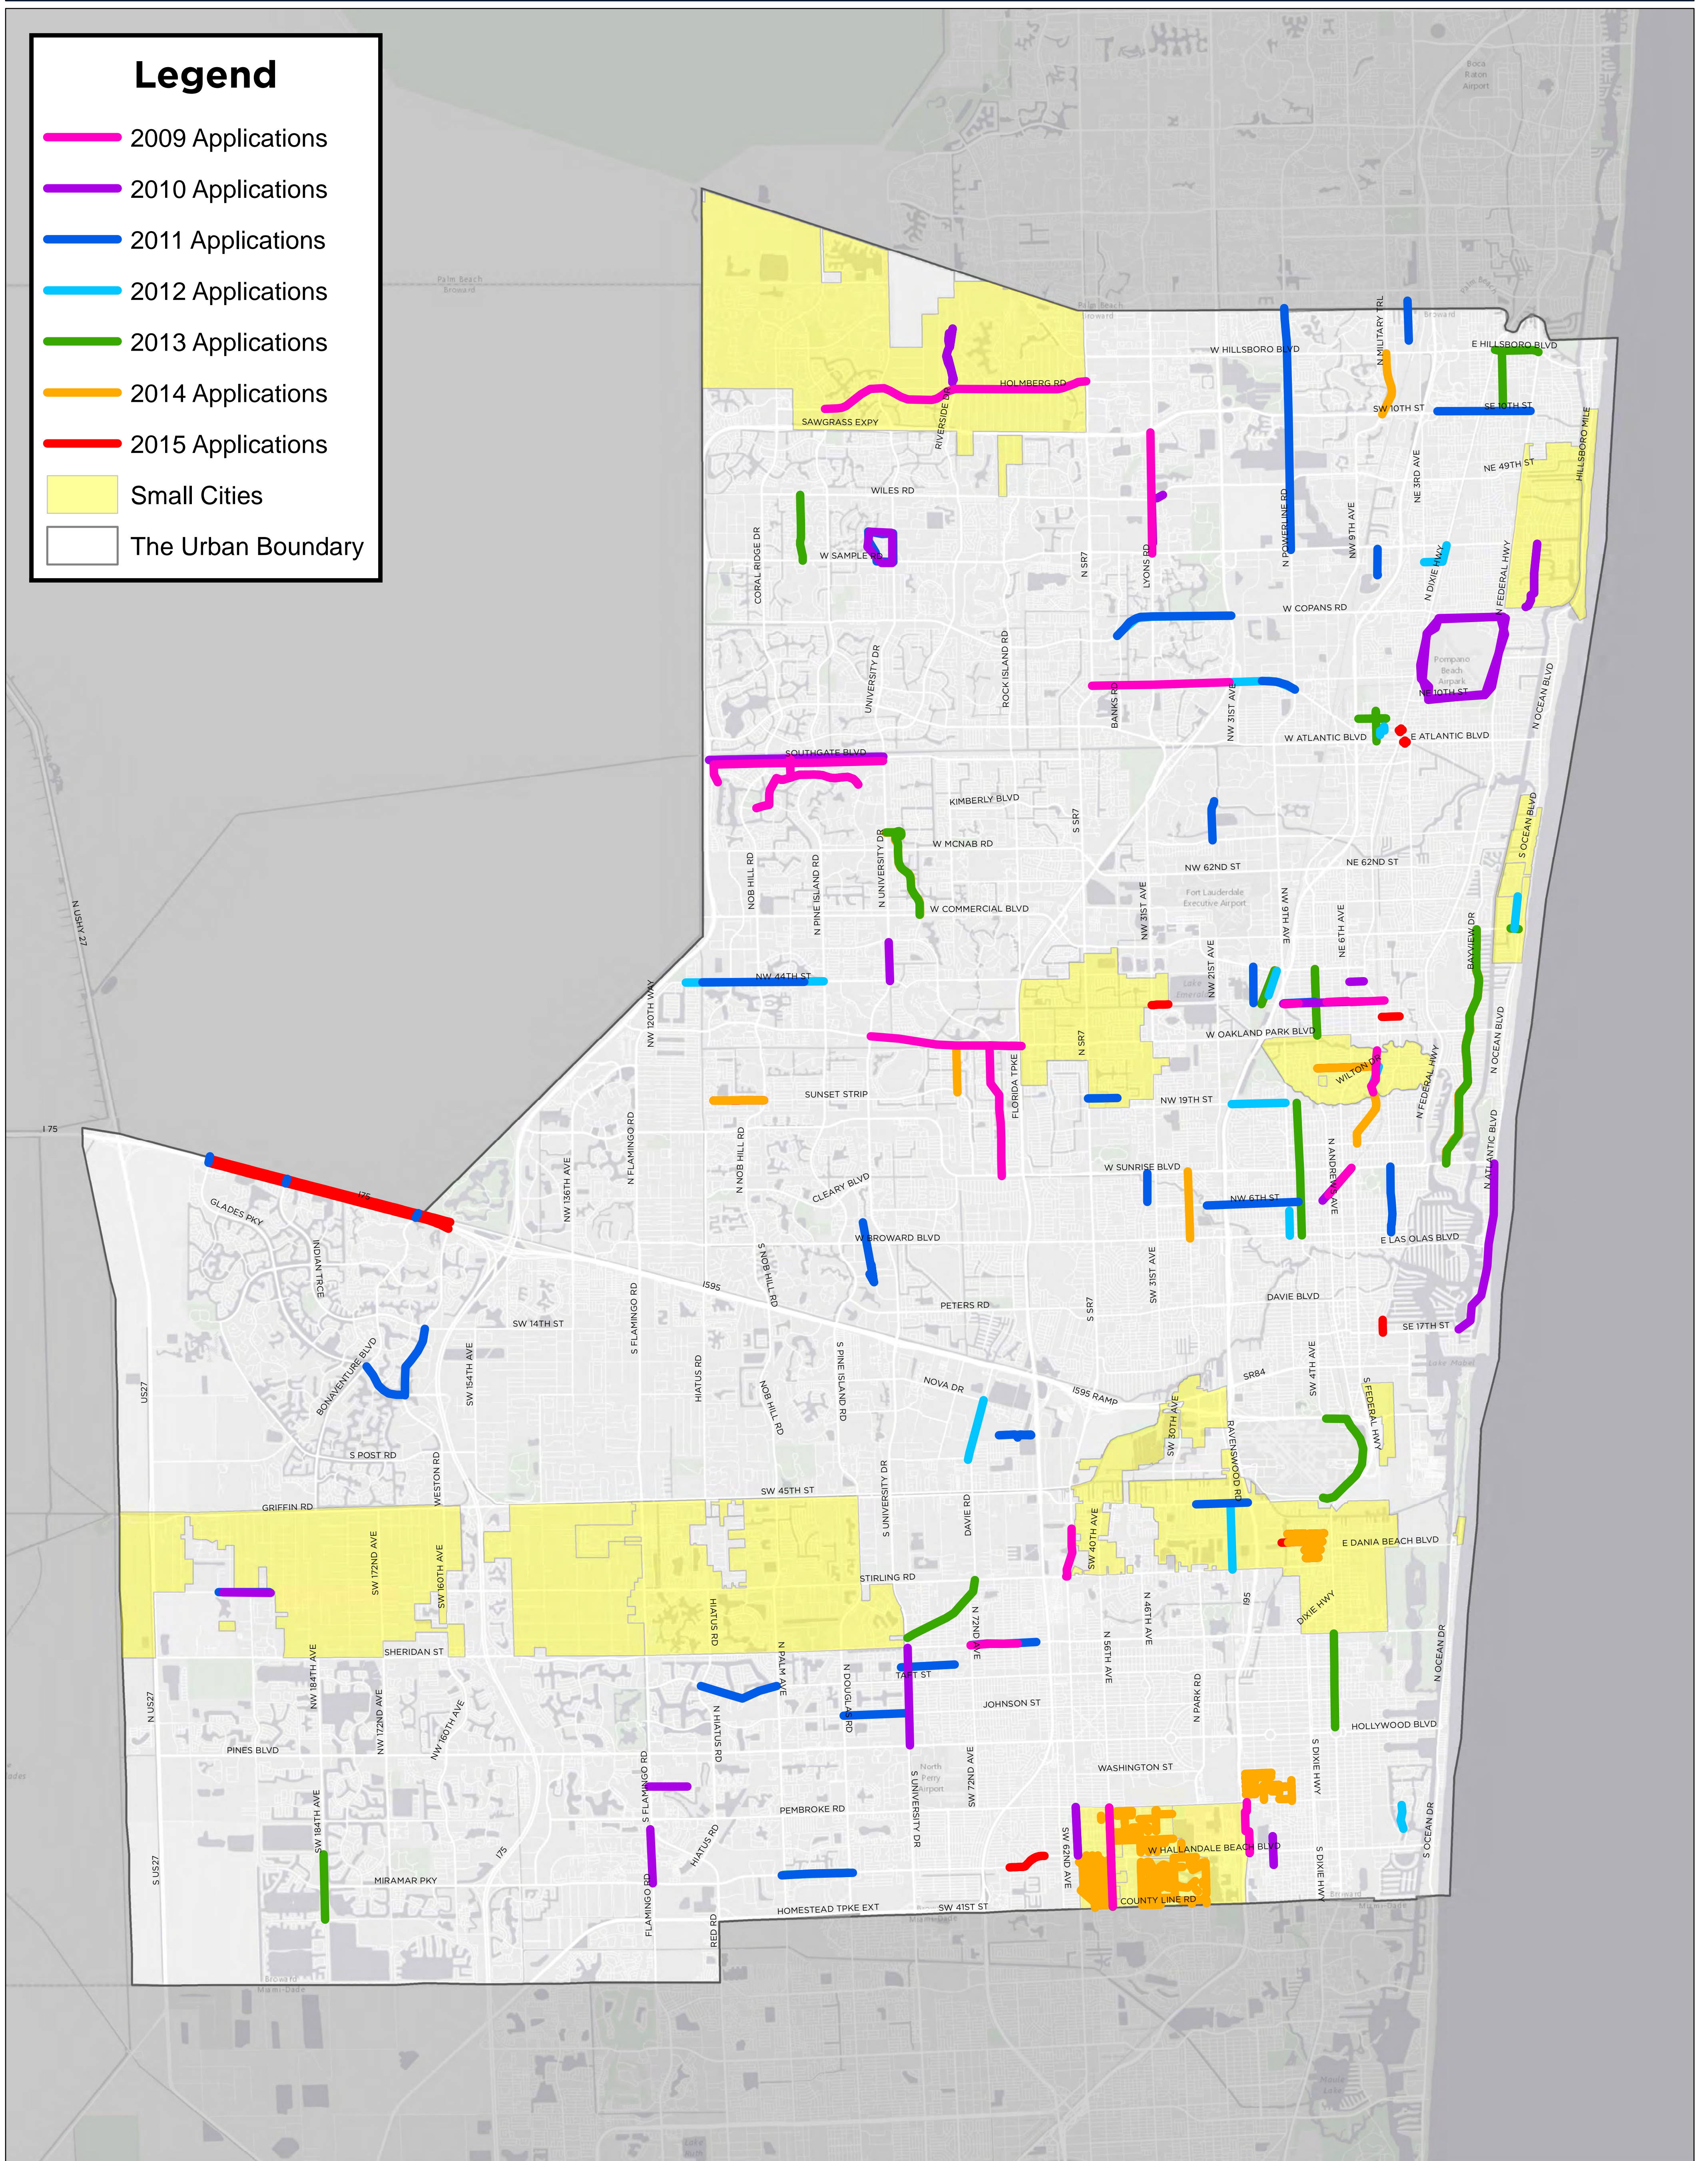

TAP Applications

All Applications since 2009

Legend

- 2009 Applications
- 2010 Applications
- 2011 Applications
- 2012 Applications
- 2013 Applications
- 2014 Applications
- 2015 Applications
- Small Cities
- The Urban Boundary

Prepared By:

Notes:

Source:
Broward MPO

File Name:
CSLIP_TAP_Cities.mxd

Map Date: May 23, 2016

Image Date: N/A

Created by: C. Campobasso

0 0.5 1 2 3 Miles