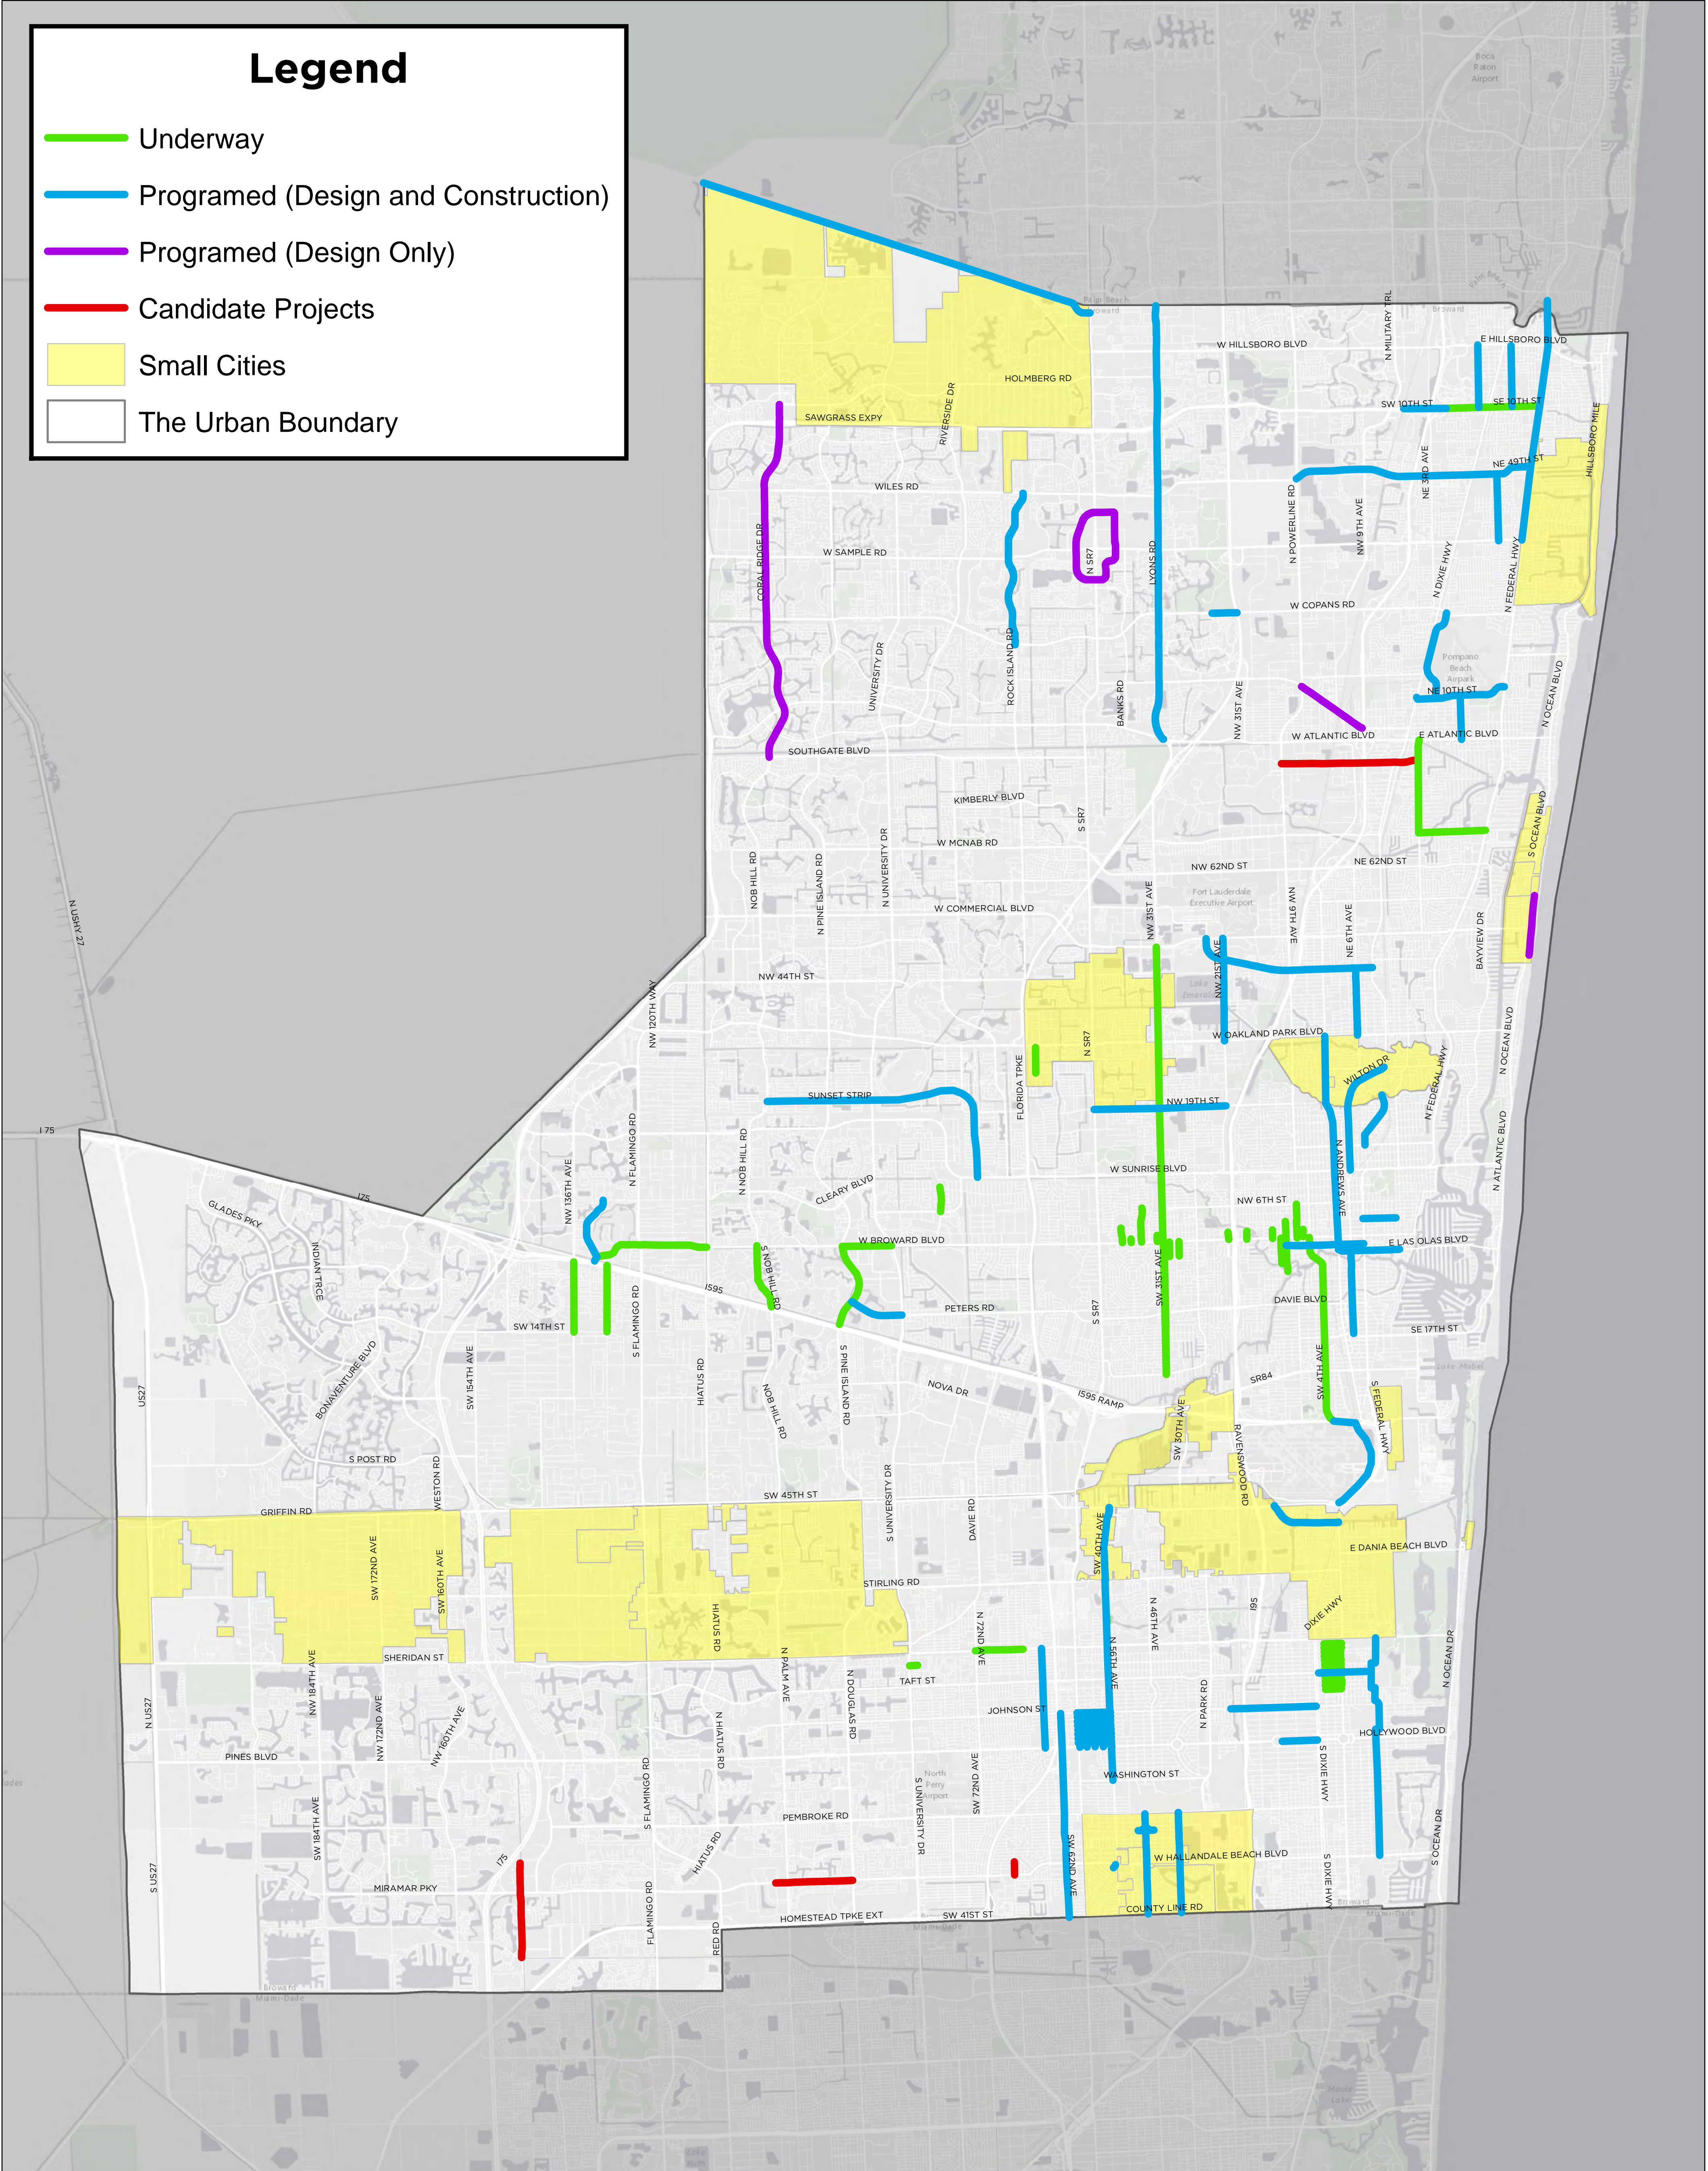

Mobility Projects

2016-2021

Legend

- Underway
- Programed (Design and Construction)
- Programed (Design Only)
- Candidate Projects
- Small Cities
- The Urban Boundary

Prepared By:

Notes:

Source: Broward MPO

File Name: Mobility_Projects_Cities.mxd

Map Date: May 23, 2016

Image Date: N/A

Created by: C. Campobasso

0 0.5 1 2 3 Miles