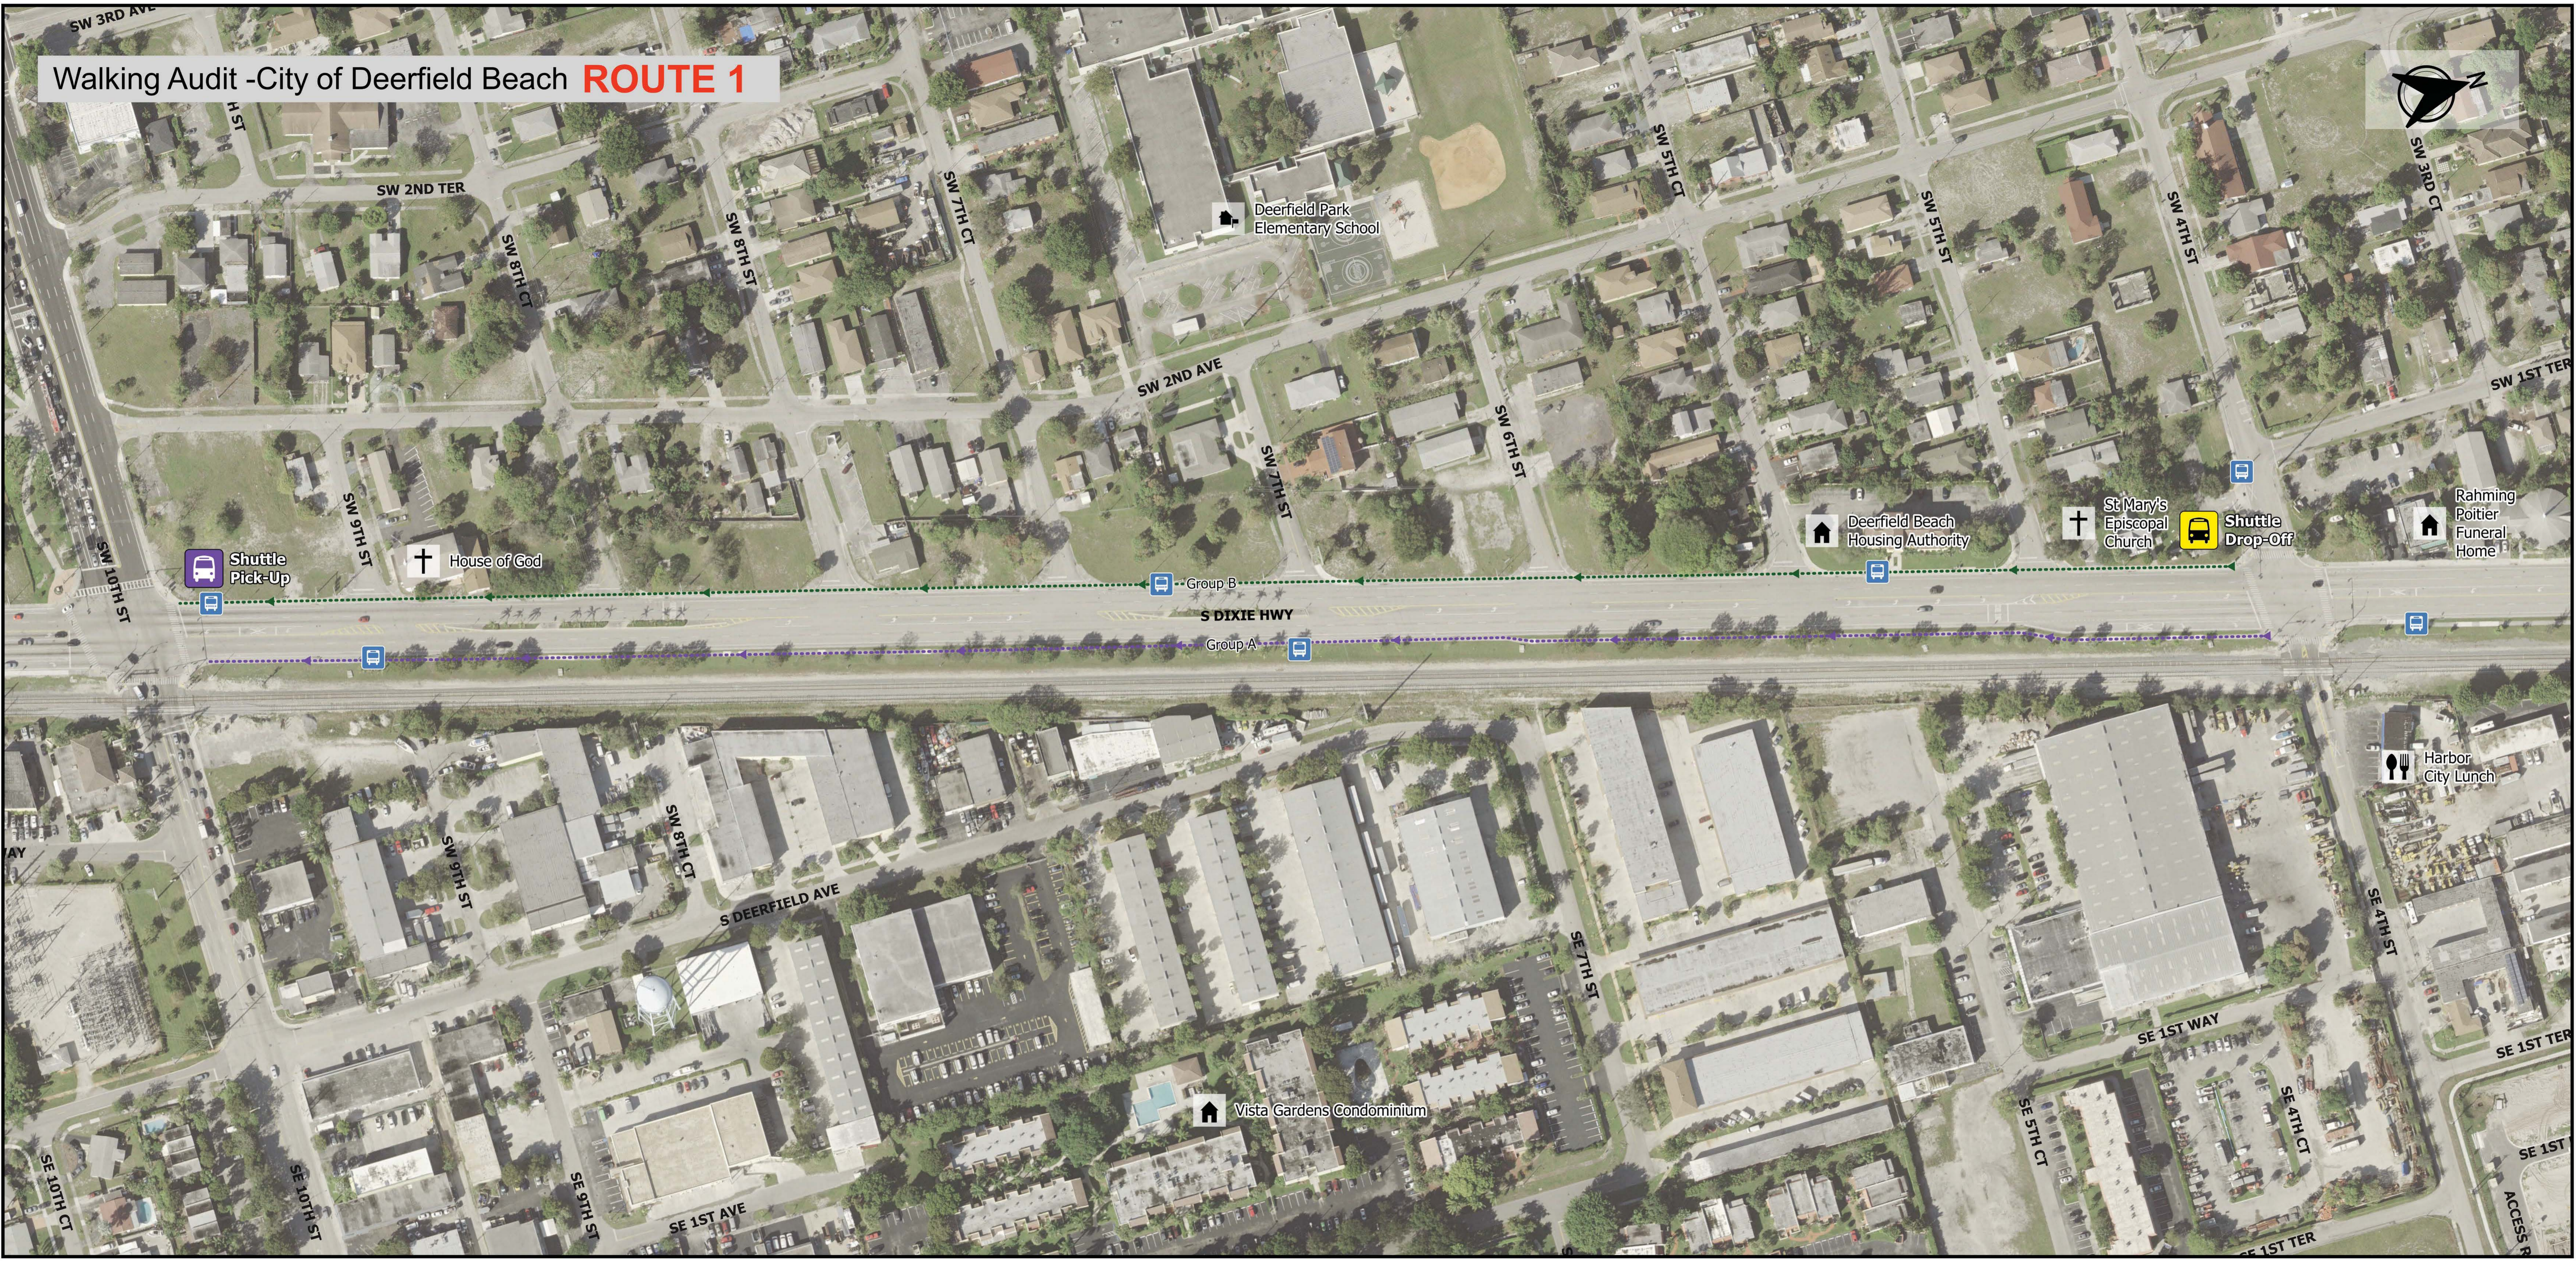

Walking Audit Report

Appendix A

Aerial Maps

Walking Audit -City of Deerfield Beach **ROUTE 1**

Deerfield Park Elementary School

House of God

Deerfield Beach Housing Authority

St Mary's Episcopal Church

Shuttle Drop-Off

Rahming Poitier Funeral Home

S DIXIE HWY

Group A

Group B

Harbor City Lunch

Vista Gardens Condominium